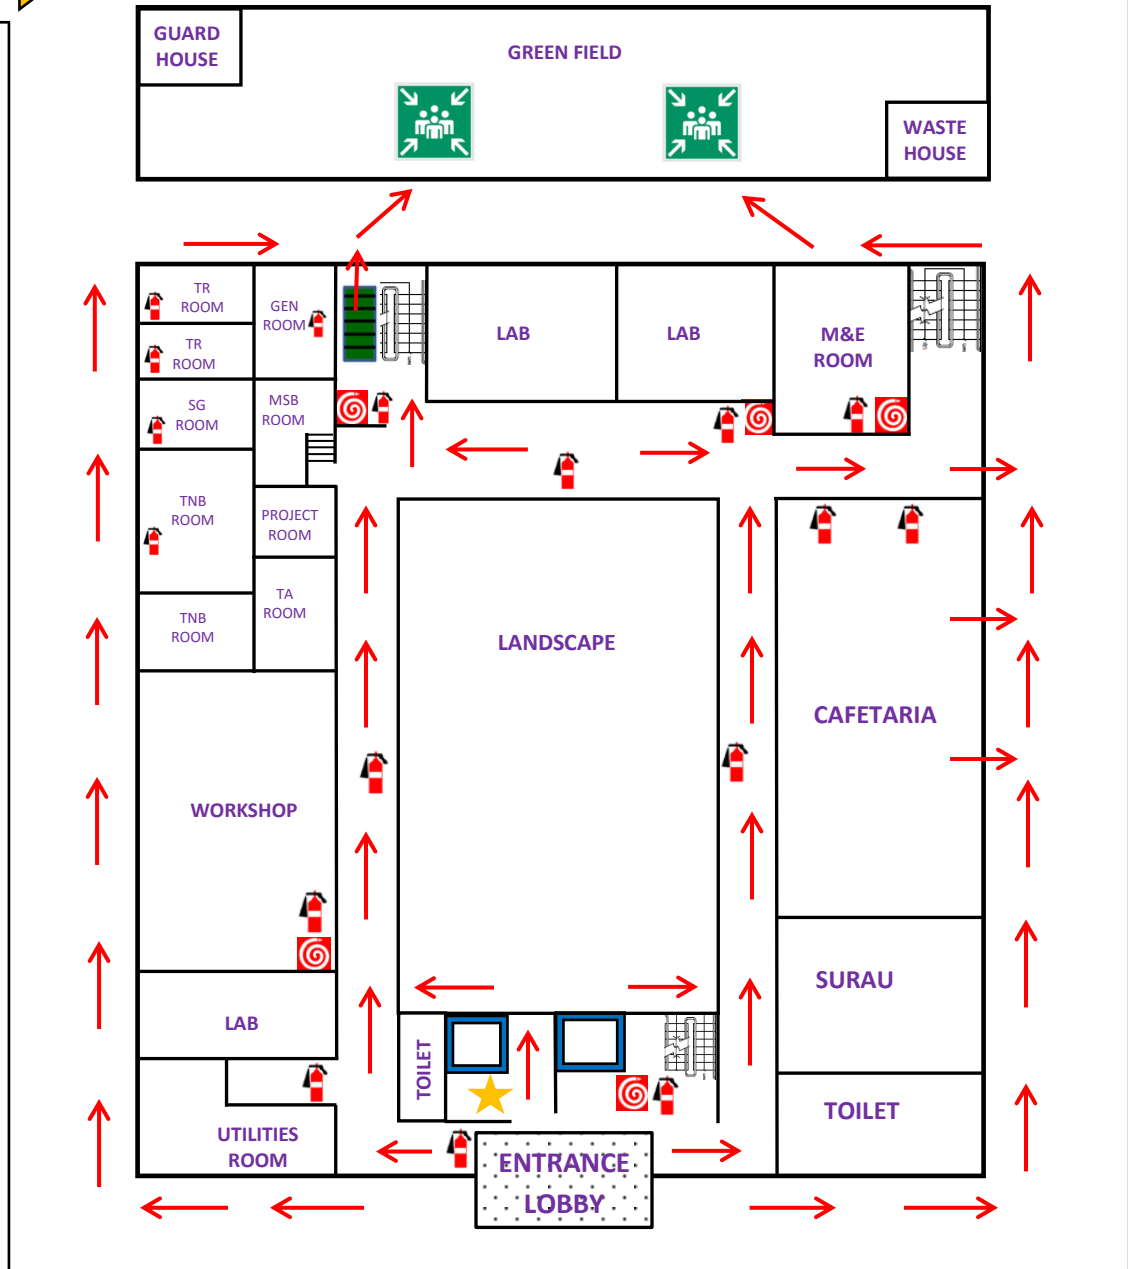

UNIKL-MFI FIRE ESCAPE PLAN - SITE 2 (GROUND FLOOR)

-  FIRE EXTINGUISHER
-  FIRE HOSE REEL
-  FIRE ASSEMBLY POINT
-  EMERGENCY ESCAPE ROUTE
-  ESCAPE STAIRS
-  YOU ARE HERE
-  LIFT

IN CASE OF FIRE, DO NOT USE LIFT, USE ESCAPE STAIRS