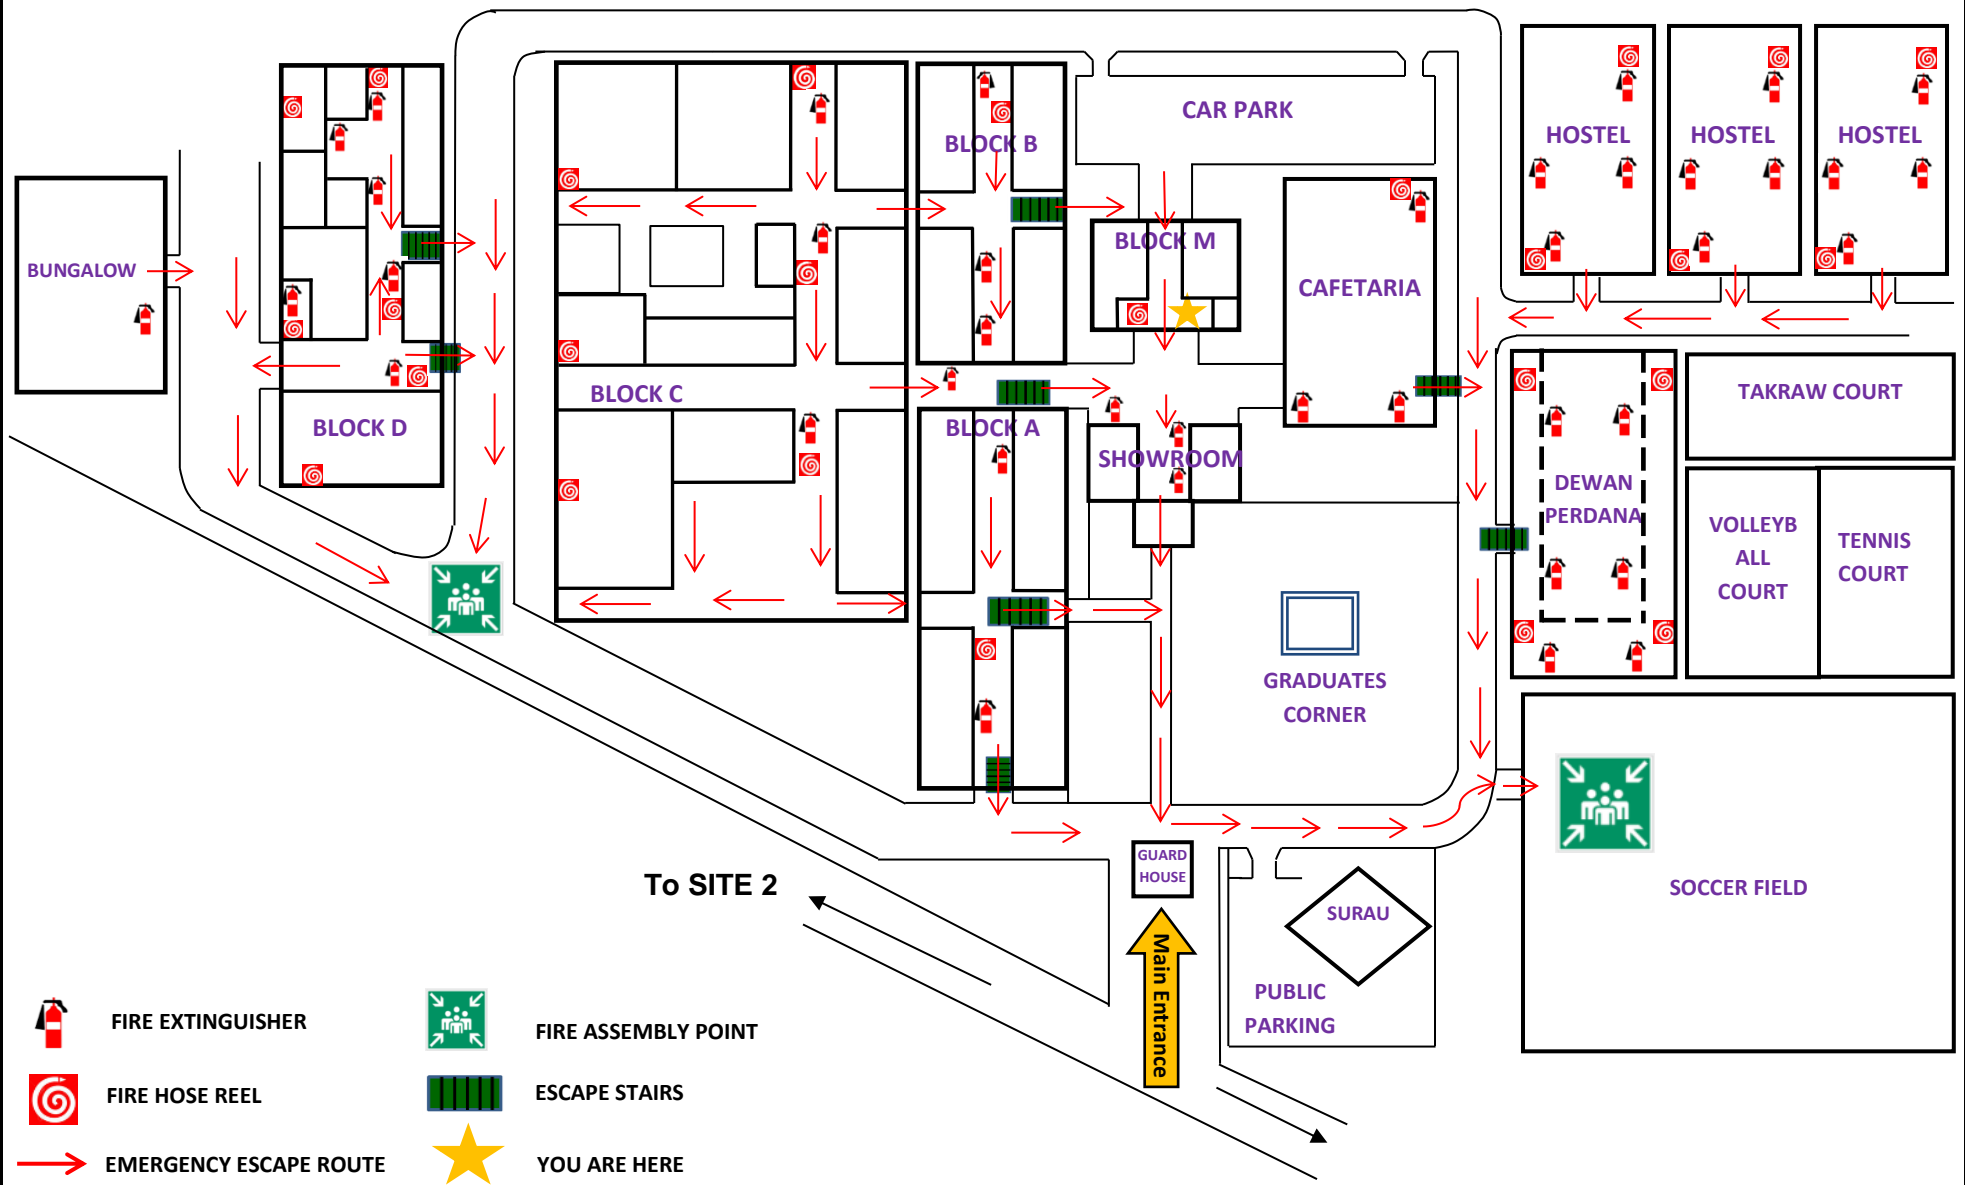

UNIKL-MFI FIRE ESCAPE PLAN – SITE 1 (GROUND FLOOR)

-  FIRE EXTINGUISHER
-  FIRE HOSE REEL
-  EMERGENCY ESCAPE ROUTE
-  FIRE ASSEMBLY POINT
-  ESCAPE STAIRS
-  YOU ARE HERE